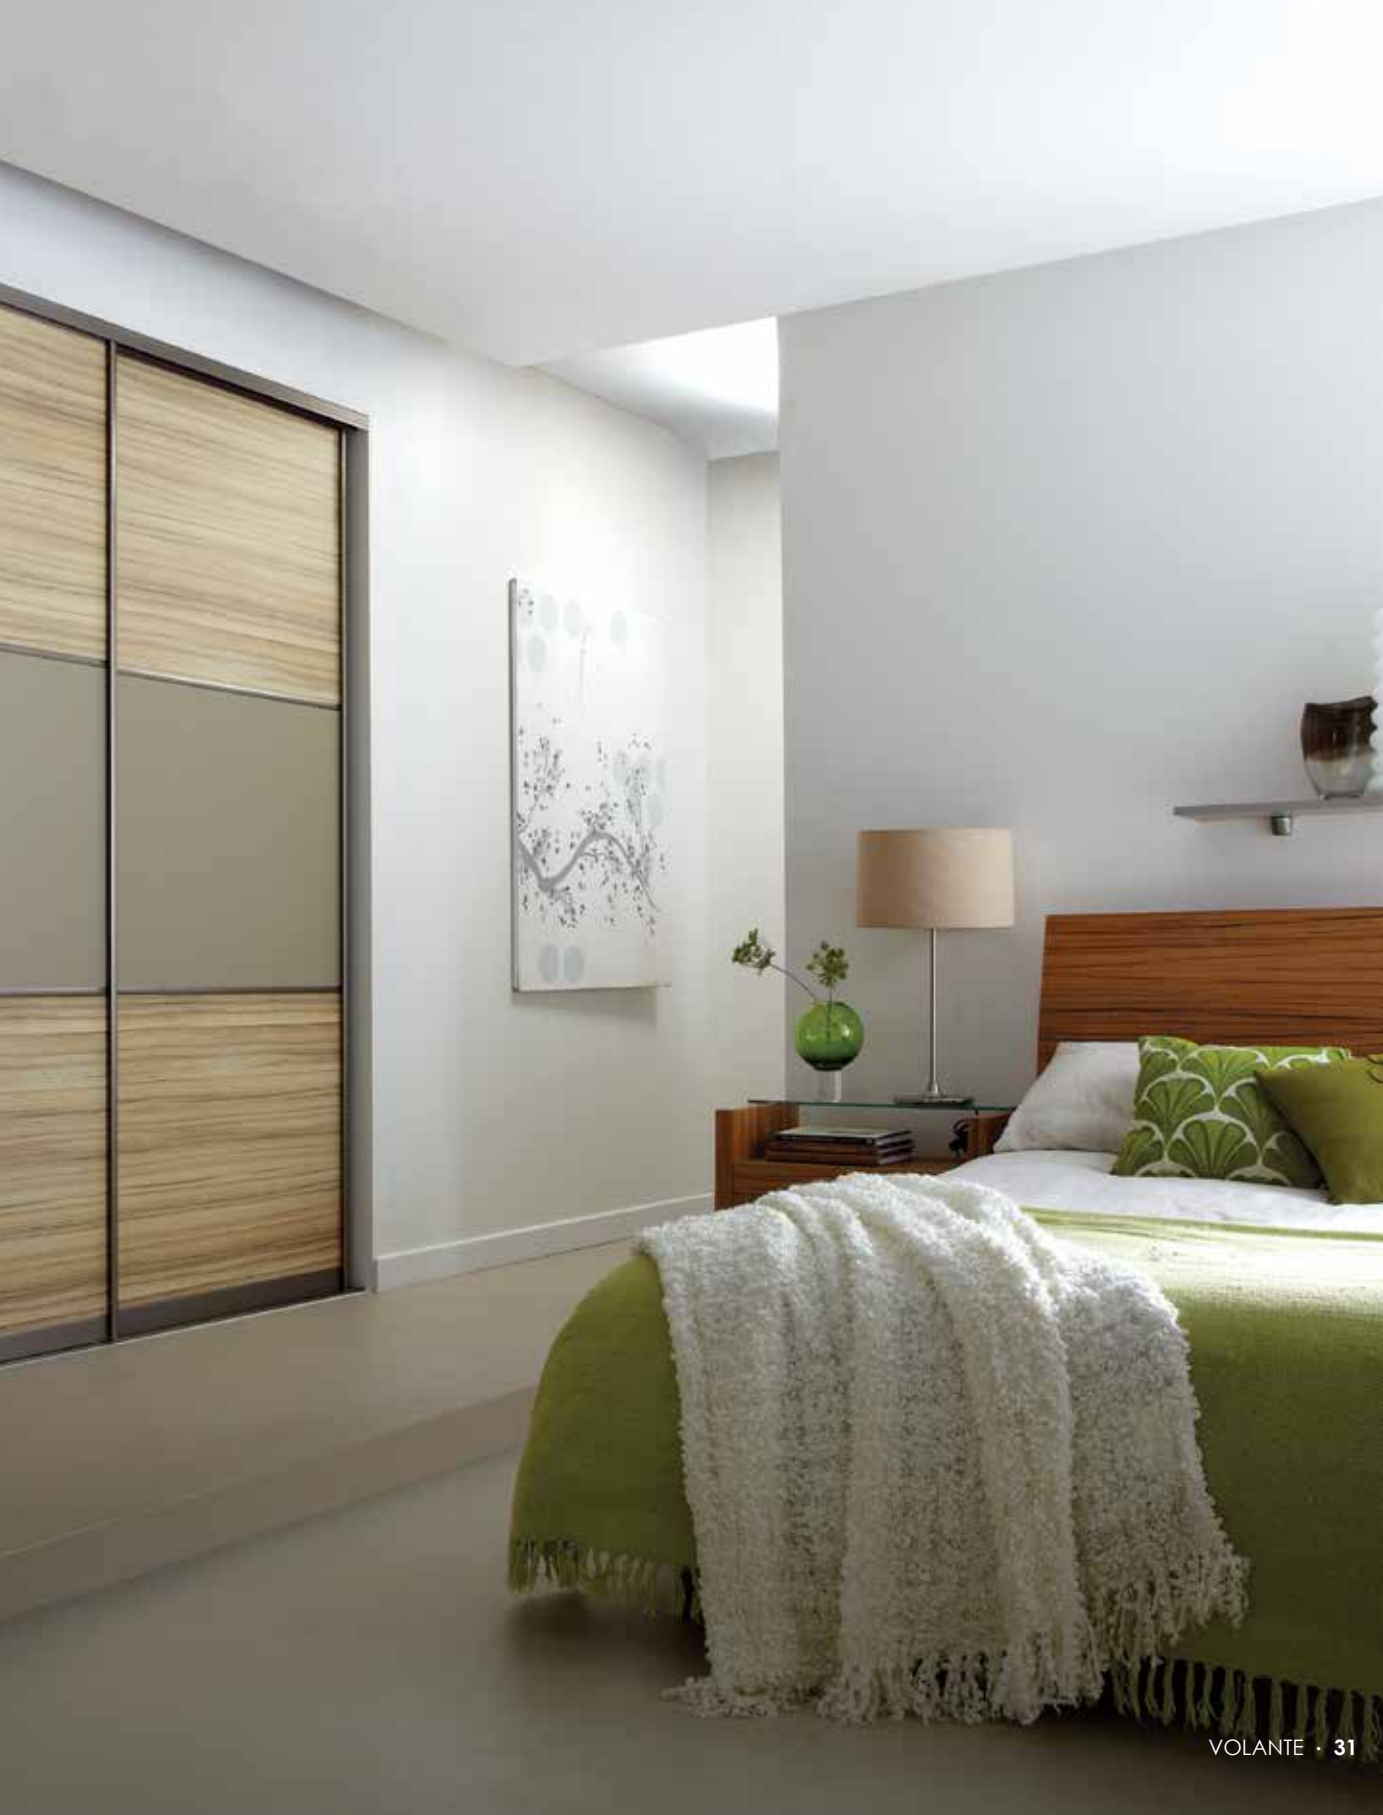

1
2
1

PANEL MATERIAL

1 WOODGRAIN
Coco Bolo

2 UNI-COLOUR
Stone Grey

FRAME FINISH

CURVA LACQUERED
BRONZE

GREY BROWN ONTARIO WALNUT
Bronze Mirror, Dakar

CONFIGURATION E