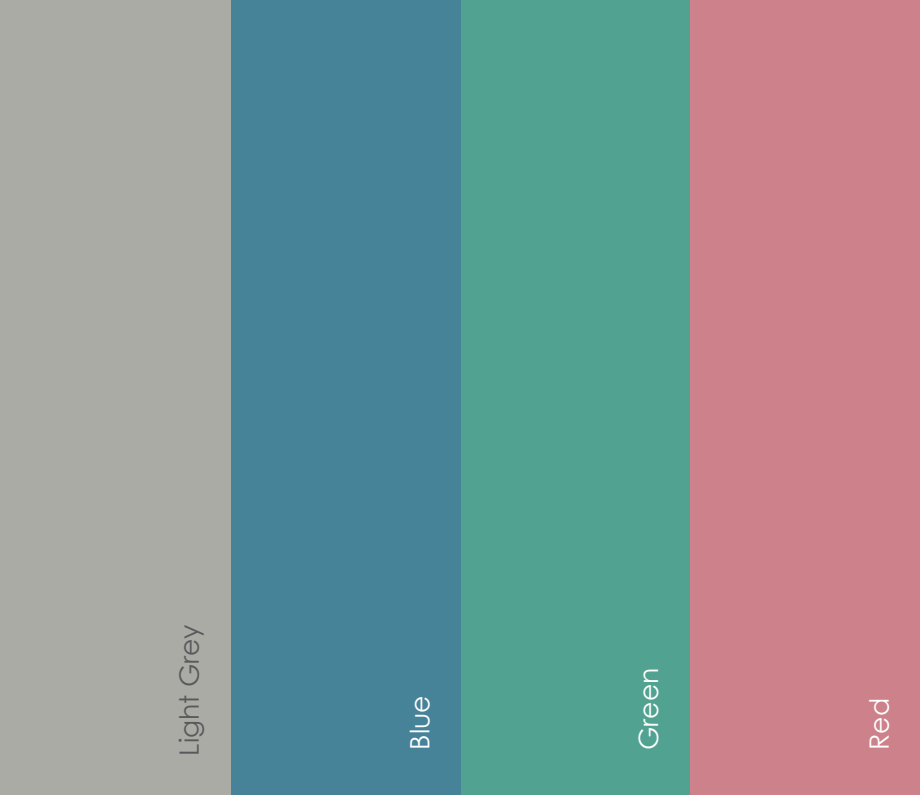

3 UNI-COLOUR
Platinum White

FRAME FINISH

QUADRO MATT
ALUMINIUM

PIN BOARDS

Light Grey

Blue

Green

Red

BOARDS

Chalk Board

White Board

WOODGRAIN

Hacienda Black H3081 ST22

Mali Wenge H3058 ST22

Sand Lyon Ash H1298 ST22

Coco Bolo H3012 ST22

GLASS

Red Glass

Cashmere Glass (Satin)

Soft White Glass

Classic Brown Glass

Stone Grey Glass

Dakar Glass

Stone Grey Glass (Satin)