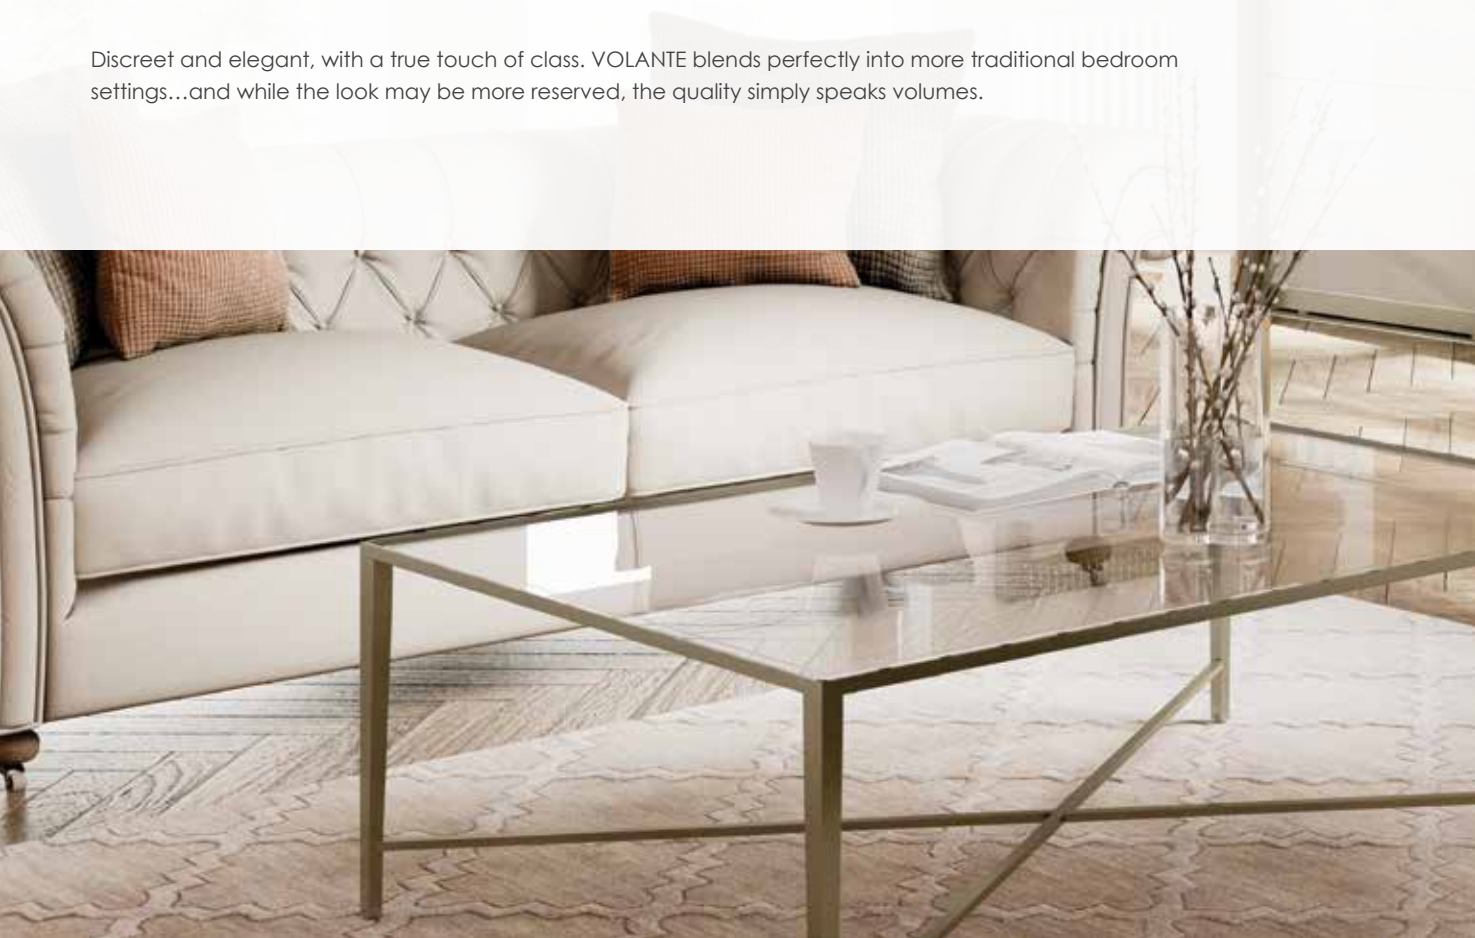

A CLASSIC LOOK, A CLASS APART

Discreet and elegant, with a true touch of class. VOLANTE blends perfectly into more traditional bedroom settings...and while the look may be more reserved, the quality simply speaks volumes.